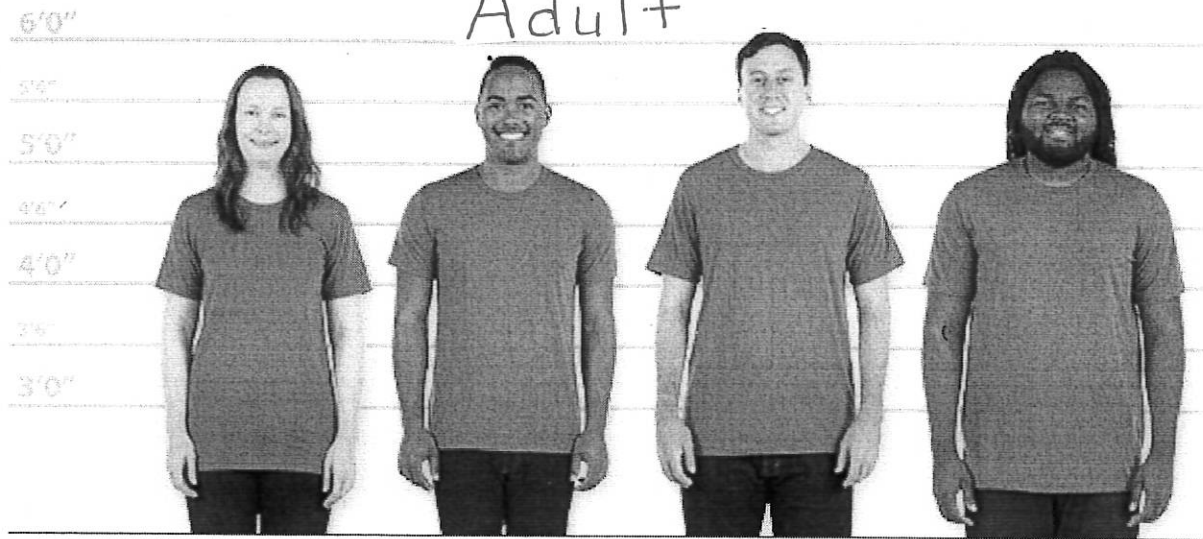

Adult

S

M

L

XL

name: Claire
height: 5'8"
weight: 140 lbs
chest: 34"
waist: 29"

name: Jerry
height: 5'10.5"
weight: 170 lbs
chest: 38"
waist: 33"

name: Jake
height: 6'1"
weight: 200 lbs
chest: 39.5"
waist: 35"

name: DeSean
height: 5'10.5"
weight: 225 lbs
chest: 45"
waist: 42"

garment measurements (inches)

	XS	S	M	L	XL	2XL	3XL	4XL
length	27	28	29	30	31	32	33	34
width	16.5	18	20	22	24	26	28	30

Youth

YXS

YS

YM

YL

YXL

name: Maya
height: 4'2.5"
weight: 60 lbs
chest: 25"
waist: 24.5"

name: Aubree
height: 4'5"
weight: 75 lbs
chest: 27"
waist: 27.5"

name: Carlos
height: 4'11"
weight: 90 lbs
chest: 29"
waist: 27.5"

name: Marquez
height: 5'3"
weight: 102 lbs
chest: 31"
waist: 30"

name: Zach
height: 5'2"
weight: 131 lbs
chest: 34"
waist: 33"

garment measurements (inches)

	YXS	YS	YM	YL	YXL	S	M	L	XL	2XL	3XL	4XL
length	(24.5)	(26)	(27.5)	(29)	(30.5)	(27)	(28)	(29)	(30)	(31)	(32)	(33)
width	(15.5)	(16.5)	(17.5)	(18.5)	(19.5)	(16.5)	(17.5)	(18.5)	(19.5)	(20.5)	(21.5)	(22.5)